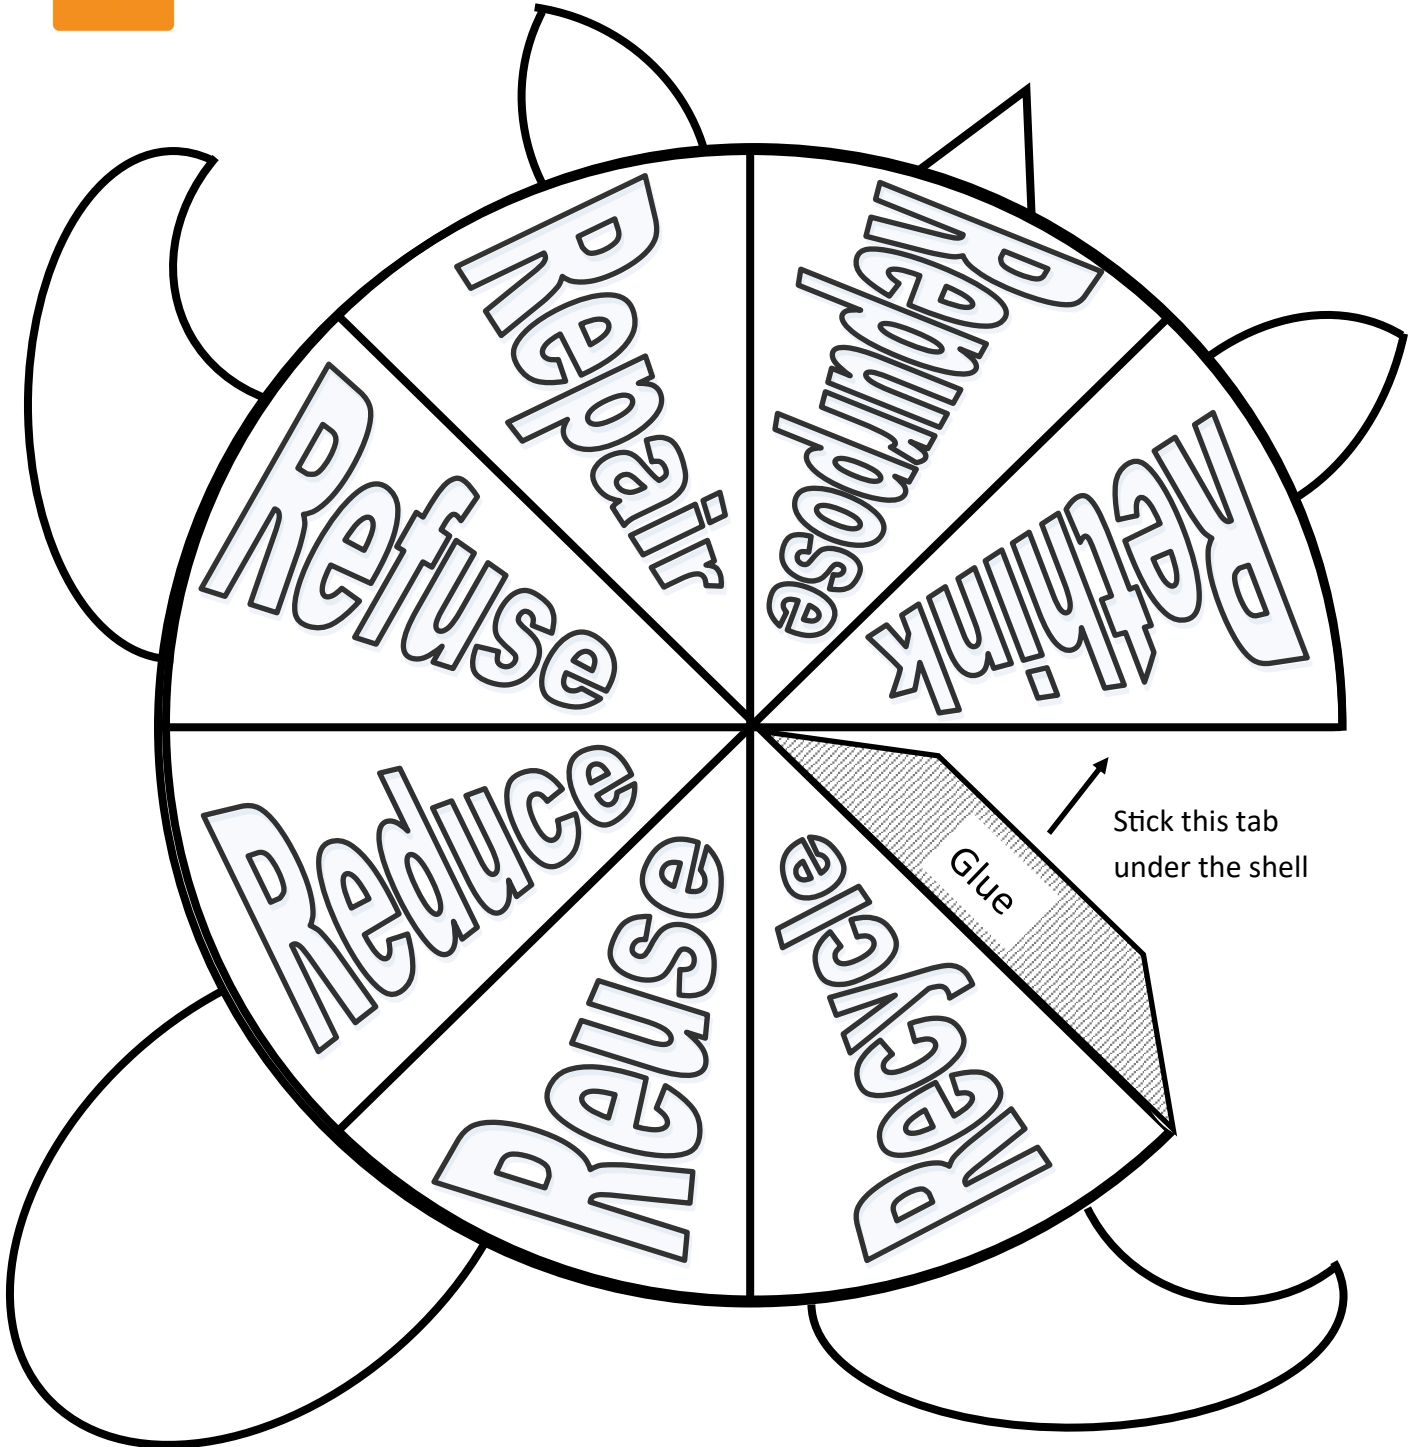

Make a 'Thinking Turtle' Puppet

 Cut out the turtle and rectangle shape.

 Colour and decorate your turtle.

 Glue or tape together.

Stick this strip of card to the underside of the turtles front flippers.